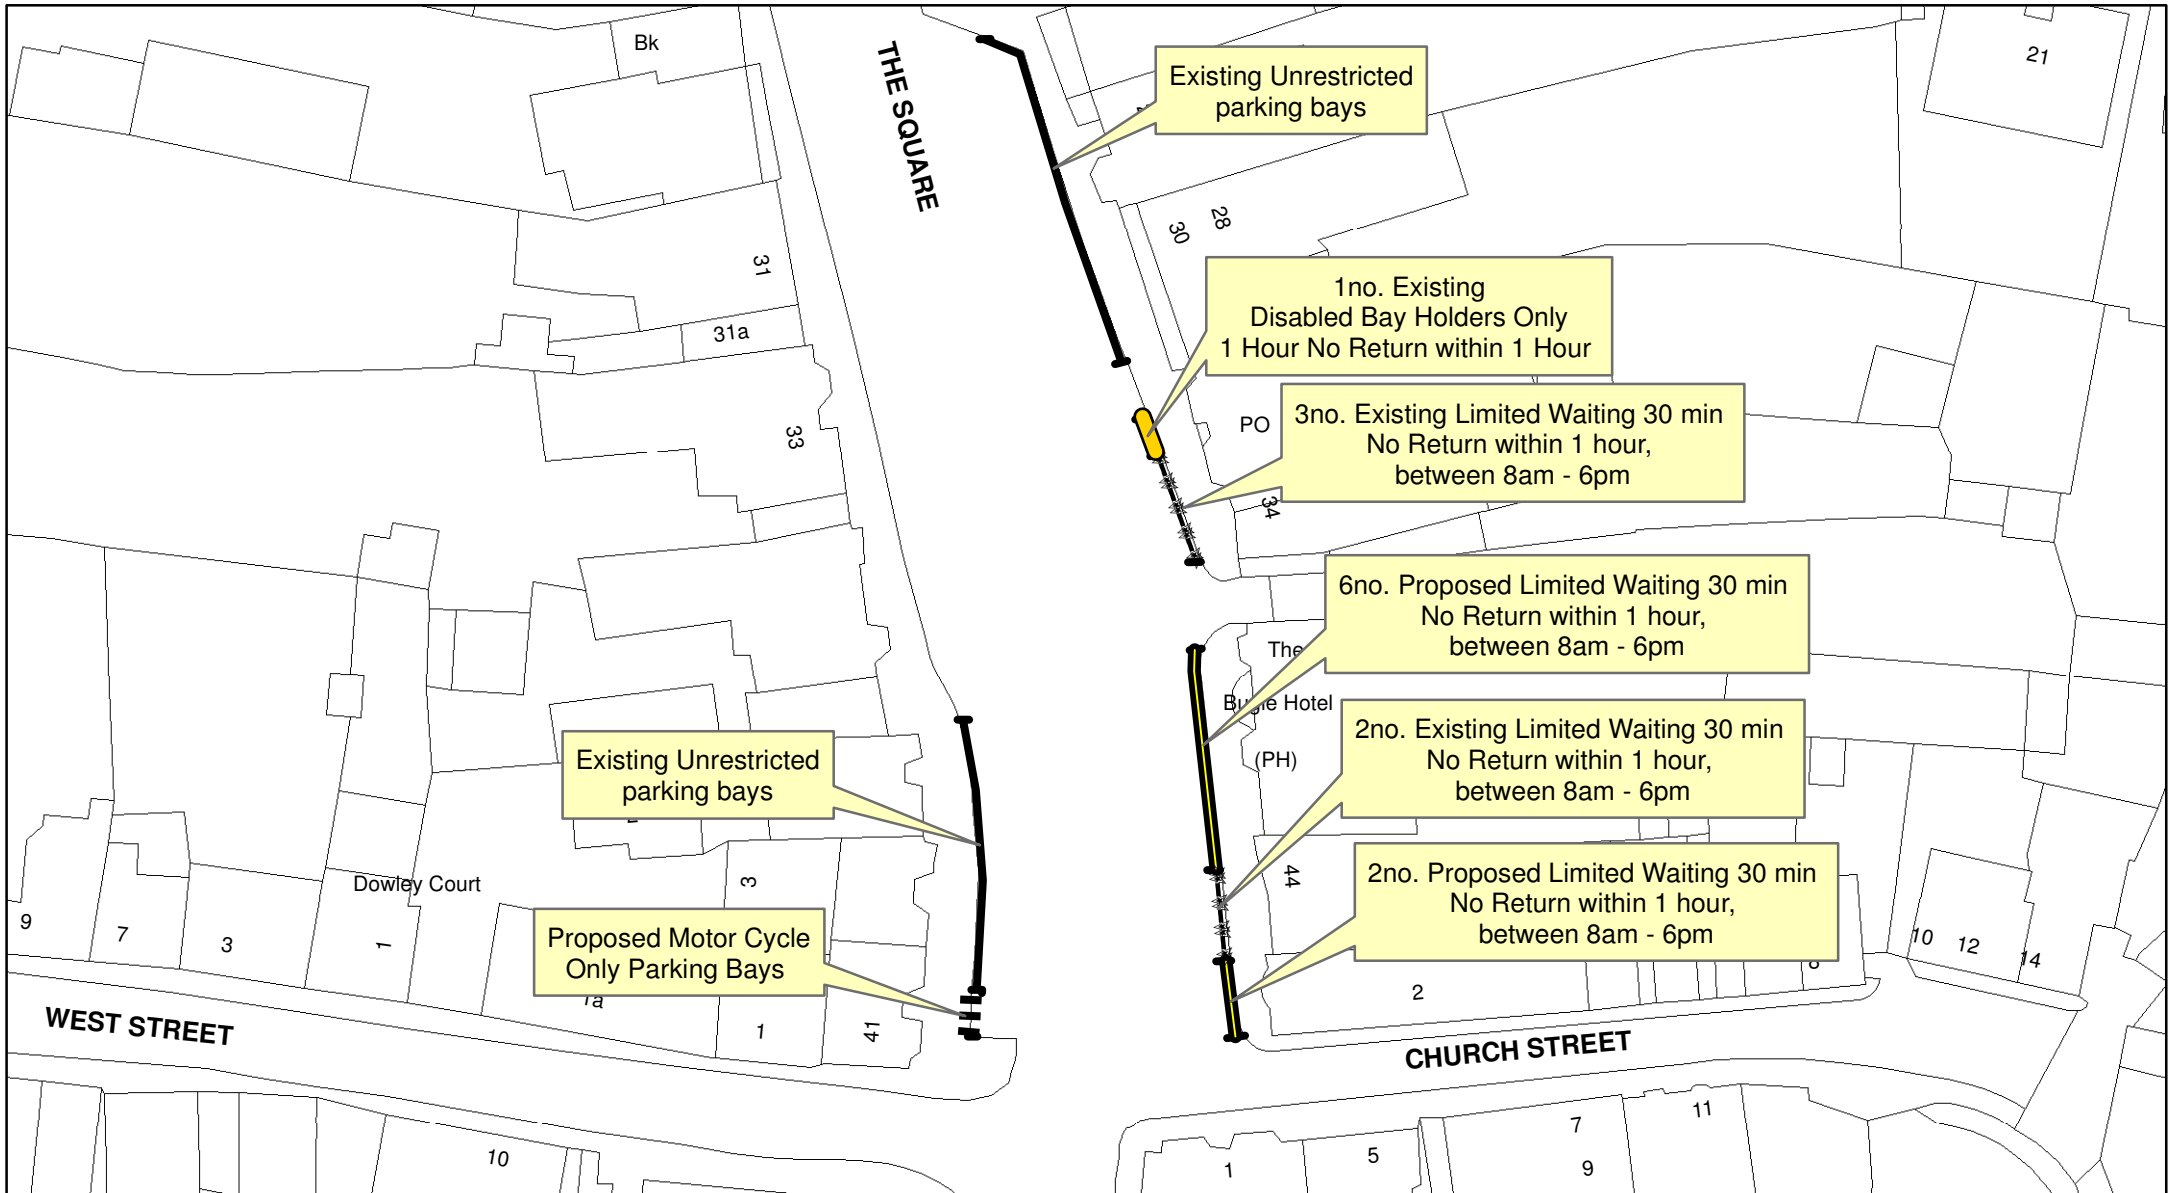

FAREHAM

BOROUGH COUNCIL

**THE SQUARE, TITCHFIELD
PROPOSED WAITING RESTRICTION CHANGES**

SCALE - 1:500 @ A4